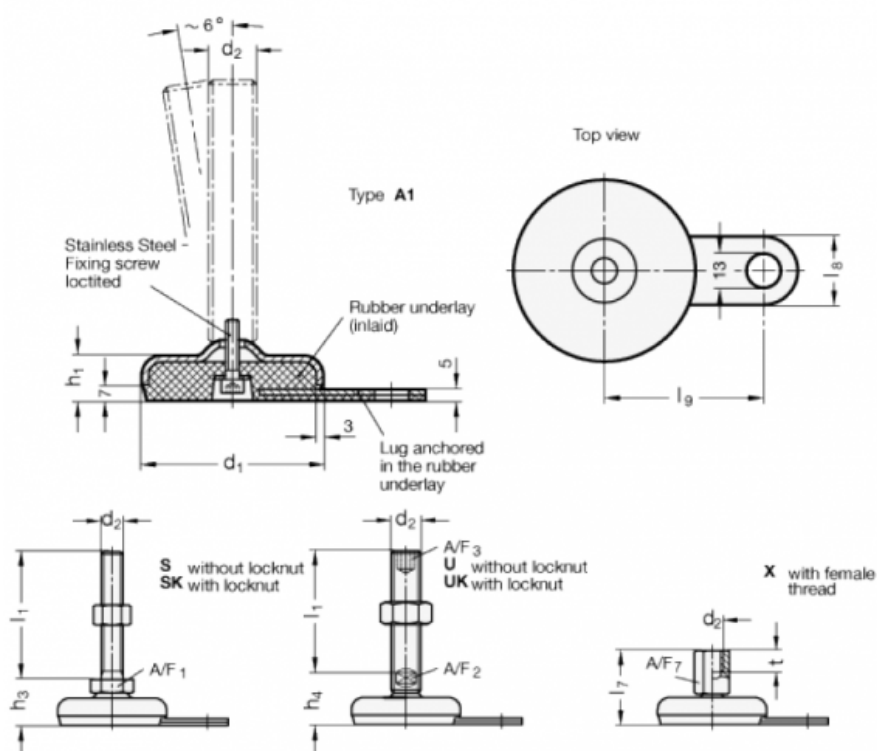

Article number: 203280M1654A1X

Description: E+G levelling foot
GN 32-80-M16-54-A1-X

Note: X With female thread, External hexagon

Measures

A/F7	= 22
d1	= 80
d2	= M16
h1	= 20
l7	= 54
l8	= 30
l9	= 70
t	= 16